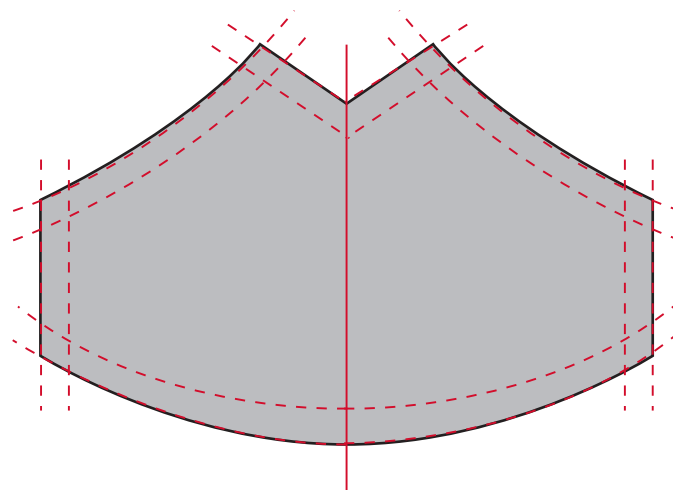

**HOT SHOPPE**  
DESIGNS®

PRODUCT:

SIZES:

YOUTH, S/M, L/XL

MATERIAL:

1 PLY 100% POLYESTER

LEFT SIDE

3/8" SPANDEX BIAS

FLAT FILE

RIGHT SIDE

### FINISHING DETAIL

|               |                |
|---------------|----------------|
| STYLE:        | VERSION:       |
| N48 FACE MASK | V1 040320      |
| FABRIC:       | BIAS STRAP:    |
| TV112 1 PLYL  | BLACK SPANDEXS |
| PACKAGING:    | STITCHER:      |
| INDIVIDUALLY  | X:             |